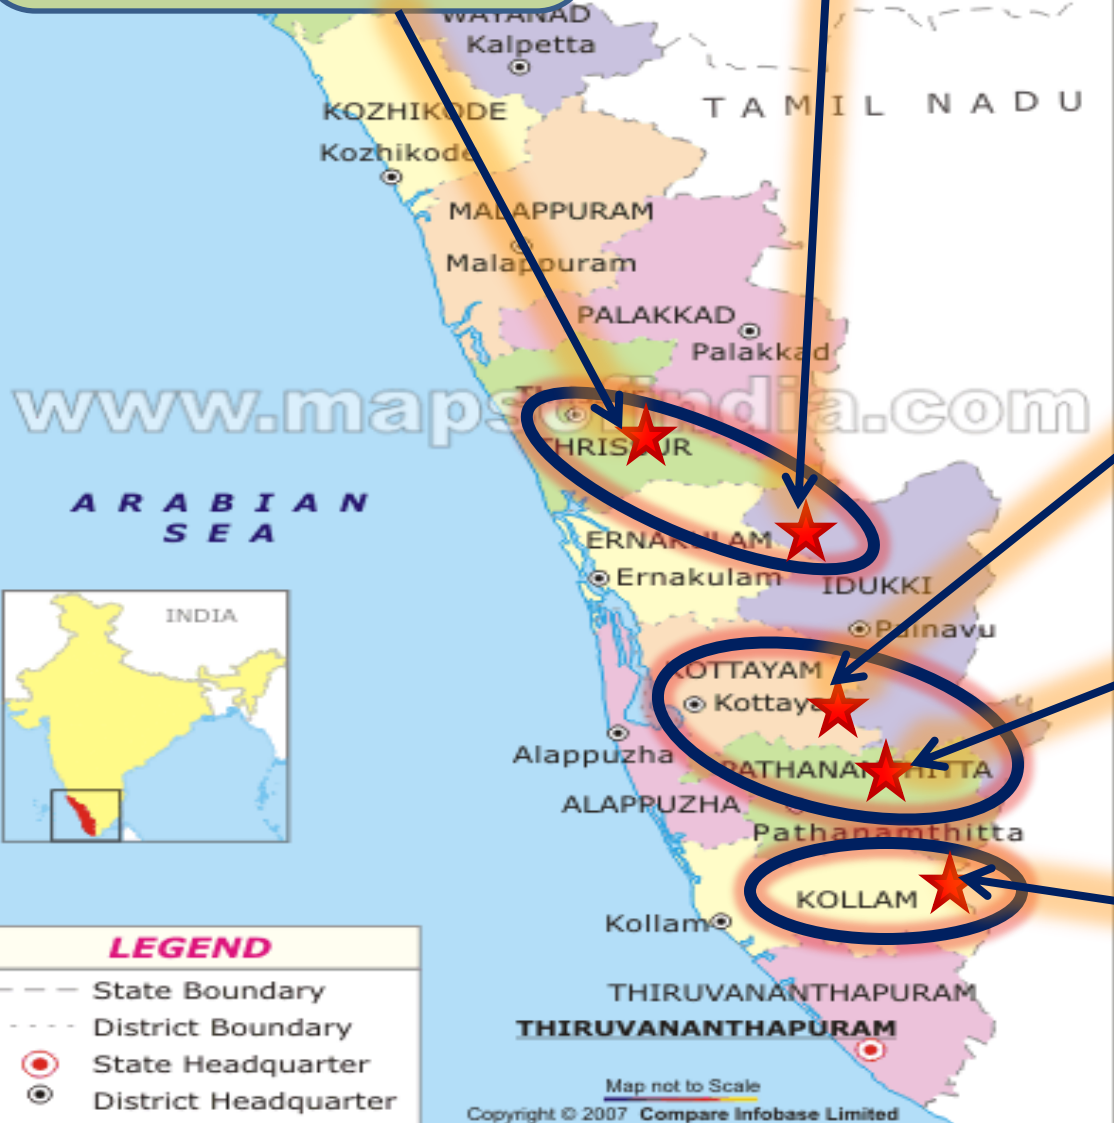

NORTH KERALA
MOOPLY VALLEY (TRICHUR DIST)
PALAPILLY ESTATE
MOOPLY ESTATE
KUNDAI ESTATE

NORTH KERALA
MOOPLY VALLEY
KALIYAR ESTATE (IDUKKI DIST)

CENTRAL KERALA
RANNI VALLEY
MUNDAKAYAM – KOTTAYAM DIST

CENTRAL KERALA
RANNI VALLEY (PATHANAMTHITTA DIST)
KUMBAZHA ESTATE
LAHAI ESTATE
KONEY ESTATE

SOUTH KERALA
VENTURE VALLEY (QUILON DIST)
ISFIELD ESTATE
VENTURE ESTATE
NAGAMALLAY ESTATE

LEGEND

- --- State Boundary
- --- District Boundary
- State Headquarter
- District Headquarter